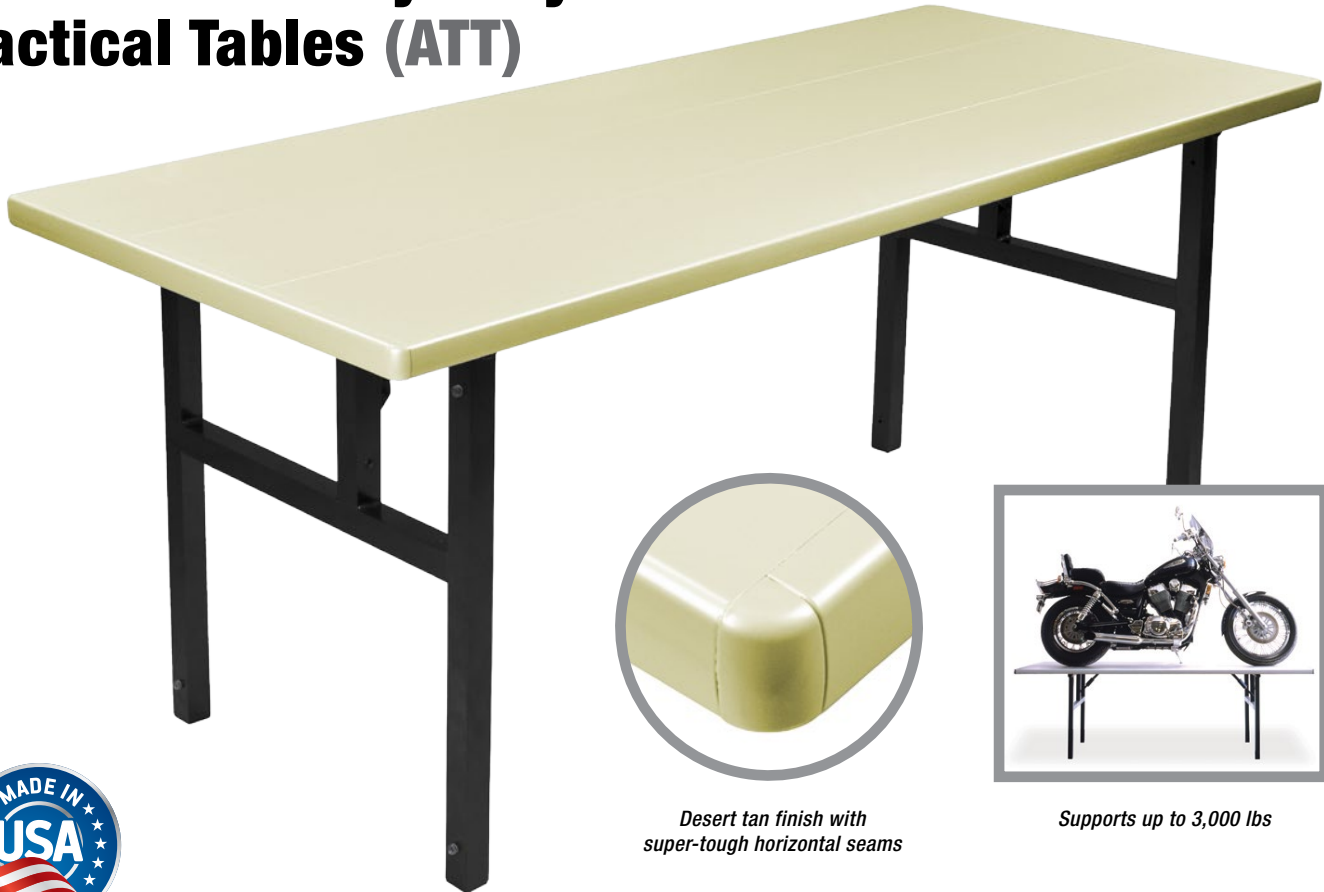

Aluminum Heavy-Duty Tactical Tables (ATT)

Desert tan finish with super-tough horizontal seams

Supports up to 3,000 lbs

Colors:

Strong but lightweight aluminum...

Aircraft-grade aluminum extrusions mean you can depend on heavy-duty reliability. No warping, no cracking. These workhorse, all-weather tables are built in the USA with American materials, and feature secure legs capable of supporting up to 3,000 lbs!

Sizes: (All tables are 30" in height and depth)

Length	Standard	w/Cable Management	Weight
48"	570-VT-2039	570-VT-2057	28 lbs
60"	570-VT-2040	570-VT-2058	32 lbs
72"	570-VT-2041	570-VT-2059	37 lbs
96"	570-VT-2042	570-VT-2060	46 lbs

Optional Cable Management Kit 590-VT-2063

Optional Cable Management Kit (pre-installed)

Hide-away features include:

- Flip-down Power Bar (Four (4) 110 outlets / Two (2) USB)
- Wire cleats for cord storage
- Cable routing clips
- Cord channel on both ends of table (not shown)
- Tabletop cord grommet(s) (not shown)